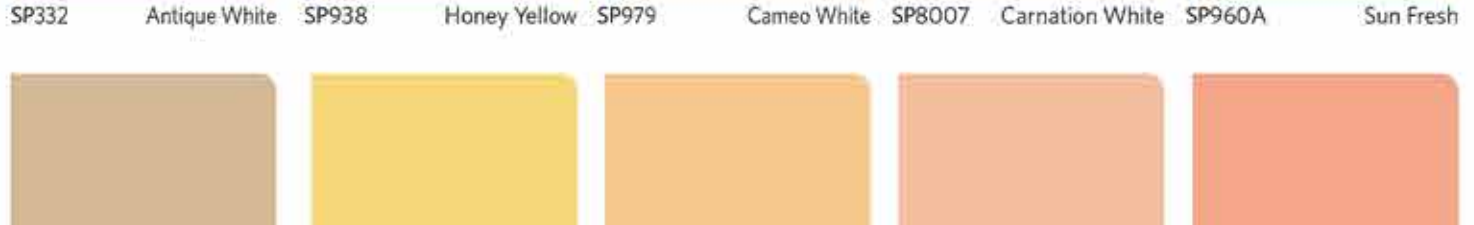

SP181 Ivory SP933 Kecapi SP913 Ginger Peachy SP914 Salmon SP983 Sunset