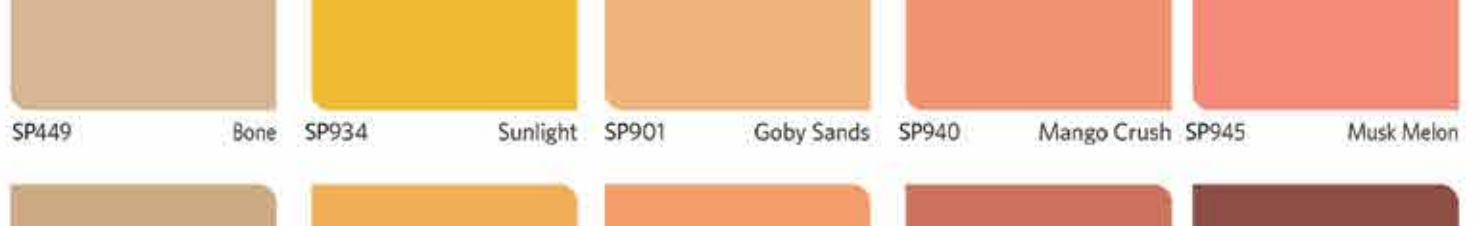

SP920 Super White

SP911 Lilac Frost

SP954A Dolphin Grey

SP900 Extra White

SP919 Prime White

SP8008 Iris White

SP922 Lilac White

SP950 Pure Grey

SP973 Blue White

SP918 Chrysan White

SP904 Purple Lint

SP958A Smokey Grey

948 YL Grey

SP910 Millennium White

SP8003 Orchid White

SP9103 Black

SP947 Minimalis Grey

SP 8005 Barley White SP 927 Lemon Ice SP8006 Lily White

SP 921 Marigold SP 8002 Apple White SP926 Light Cream

SP330 Linen White SP912 Honey Tone SP8004 Rose White SP953A Pearly White SP915 Fresh Apricot

SP332 Antique White SP938 Honey Yellow SP979 Cameo White SP8007 Carnation White SP960A Sun Fresh

SP181 Ivory SP933 Kecapi SP913 Ginger Peachy SP914 Salmon SP983 Sunset

SP449 Bone SP934 Sunlight SP901 Goby Sands SP940 Mango Crush SP945 Musk Melon